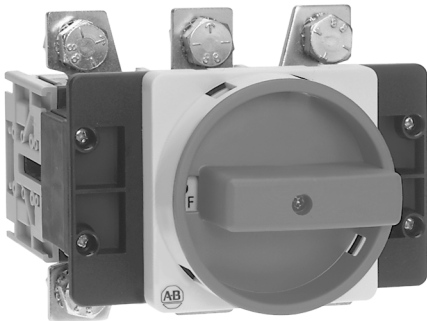

HOT TOPICS

New Bulletin 194E Large-Frame Load Switches

Rockwell Automation announces the release of new Allen-Bradley Bulletin 194E large-frame load switches (125...315A) that will complement its existing offering of Bulletin 194E load switches (25...100A).

UL Listed

Bulletin 194E large-frame load switches are UL 508 listed/recognized for use as at-motor disconnects. They are suitable for any application that requires an at-motor disconnect or isolation of a motor.

New Actuators

New IP65 Type 3/12 disk-type handles are available for these load switches. The customer can select from either red/yellow or black/gray versions.

Related Publications

- Publication 0194-1.0.1 — 4-color selection guide with catalog pages. Contains complete information on the new 194E large-frame load switches as well as updated material for Bulletin 194C, 194E, and 194L control and load switches.
- Publication 0194-7.0 — Catalog number configuration publication.
- New pricing loaded onto Passport (no price sheet printed)

*Cat. No. 194E-E... Front-mounted switch body
and Type N Actuator*

Cat. No. 194E-A... Base-mounted switch body

*Cat. No. 194E-F... Front-mounted switch body
and Type N Actuator*

Cat. No. 194E-B... Base-mounted switch body