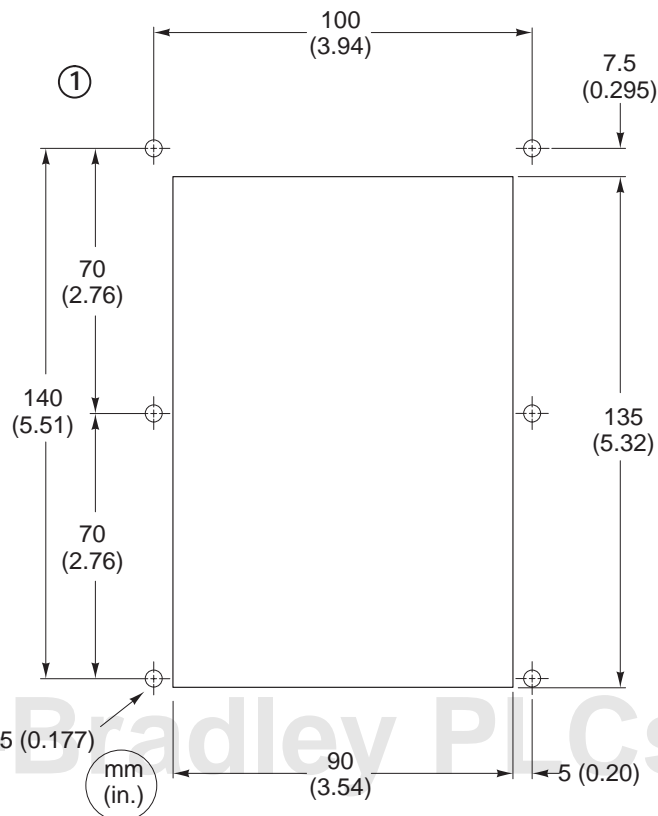

Bulletin 1201-HJP, -HJ2 193-HIM2 IP52 (NEMA Type 12, UL Type 4X Indoor Use Only)

Installation
Montage
Instalación
Installazione

ATTENTION: To prevent electrical shock, disconnect from power before installing or servicing. Install in suitable enclosure. Keep free from contaminants.

ATTENTION: Avant le montage et la mise en service, couper l'alimentation secteur pour éviter toute décharge. Prévoir une mise en coffret ou armoire appropriée. Protéger le produit contre les environnements agressifs.

ACHTUNG: Vor Installations-oder Servicearbeiten Stromversorgung zur Vermeidung von elektrischen Unfällen trennen. Die Geräte müssen in einem passenden Gehäuse eingebaut und gegen Verschmutzung geschützt werden.

ATENCION: Desconéctese de la corriente eléctrica, antes de la instalación o del servicio, a fin de impedir sacudidas eléctricas. Instálelo en una caja apropiada. Manténgalo libre de contaminantes.

ATTENZIONE: Per prevenire infortuni, togliere tensione prima dell'installazione o manutenzione. Installare in custodia idonea. Tenere lontano da contaminanti.

Allen-Bradley PLCs