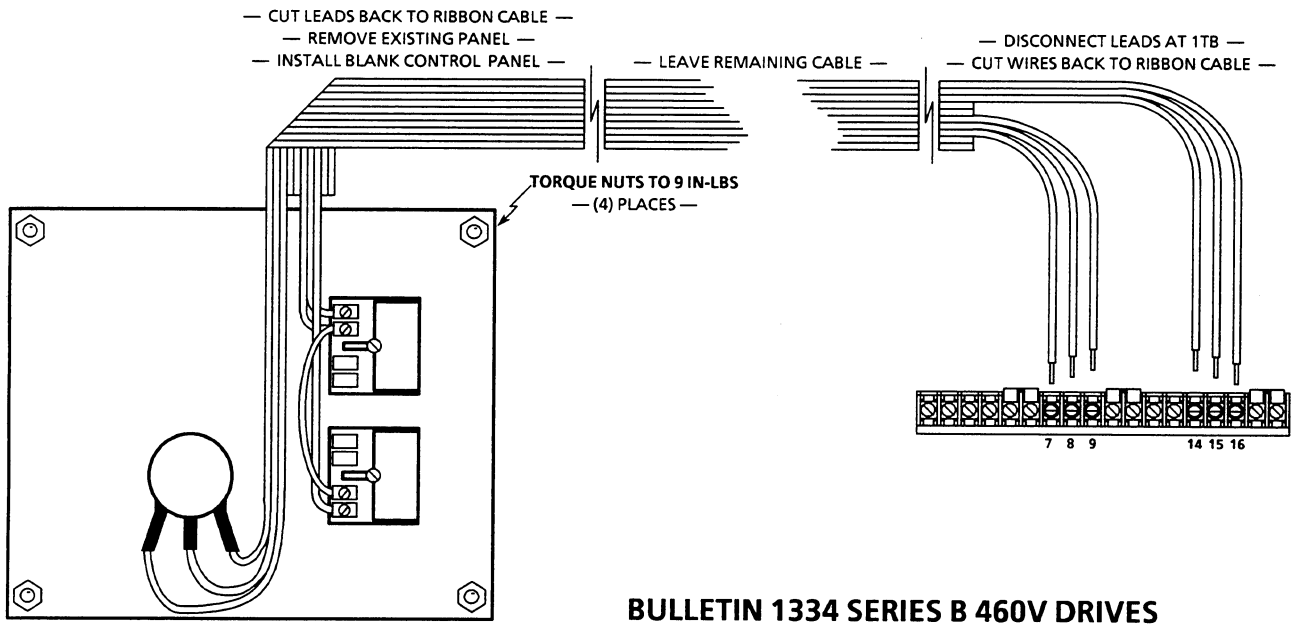

Installation involves removing input power to the Drive at the disconnect device, disconnecting leads at the main control terminal block and installing the blank control panel in the Drive. The existing control wire harness or ribbon cable may be left in the Drive once leads have been disconnected and trimmed back.