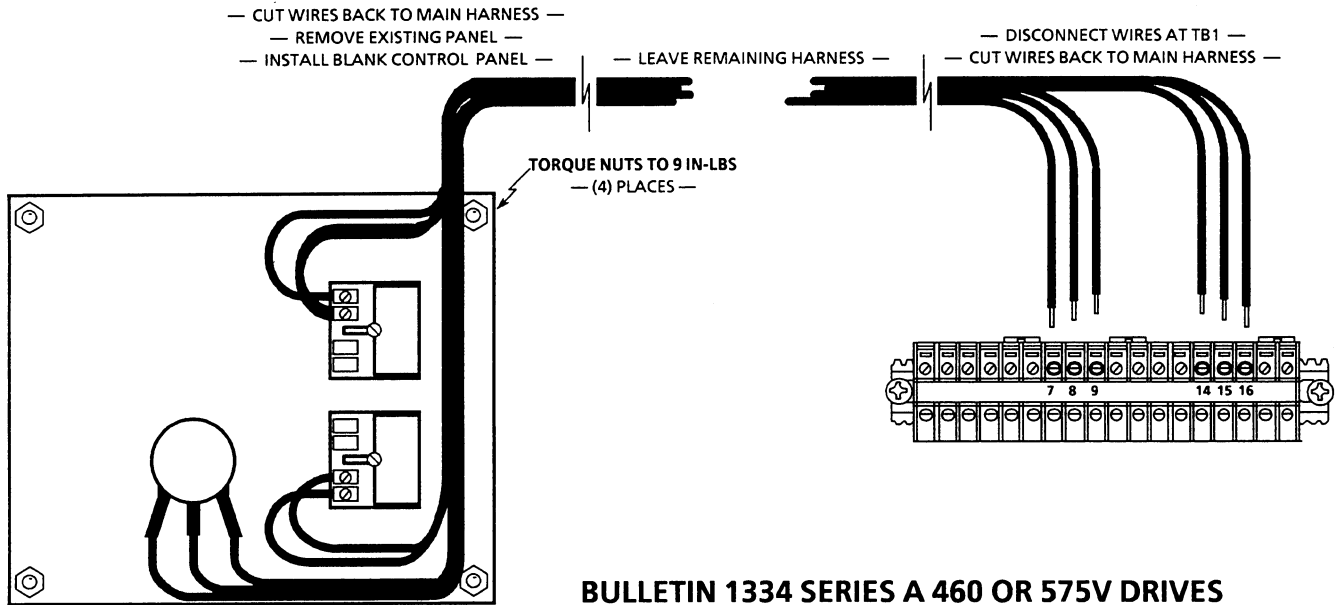

To guard against personal injury, always remove & lock out power to the Drive at the main supply disconnect and all other power source disconnects. Ensure that DS1 is not lit when boards or wires are being installed or connected. Refer to the instruction manual for your Drive for LED location.

Installation involves removing input power to the Drive at the disconnect device, disconnecting leads at the main control terminal block and installing the blank control panel in the Drive. The existing control wire harness or ribbon cable may be left in the Drive once leads have been disconnected and trimmed back.