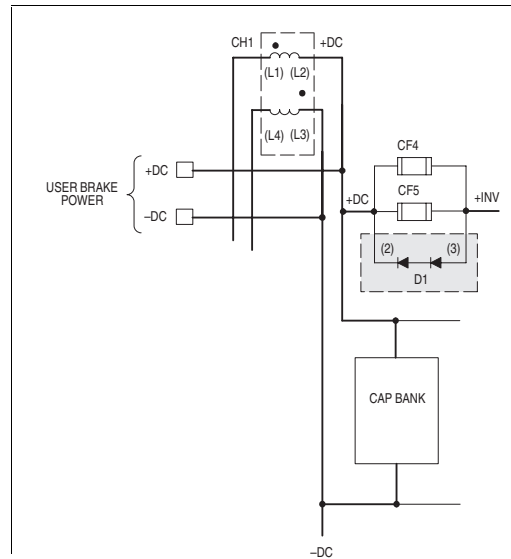

### 1336 PLUS, PLUS II, IMPACT & FORCE DC Bus Fuse Replacement

4

[www.rockwellautomation.com](http://www.rockwellautomation.com)

**Power, Control and Information Solutions Headquarters**

Americas: Rockwell Automation, 1201 South Second Street, Milwaukee, WI 53204-2496 USA, Tel: (1) 414.382.2000, Fax: (1) 414.382.4444