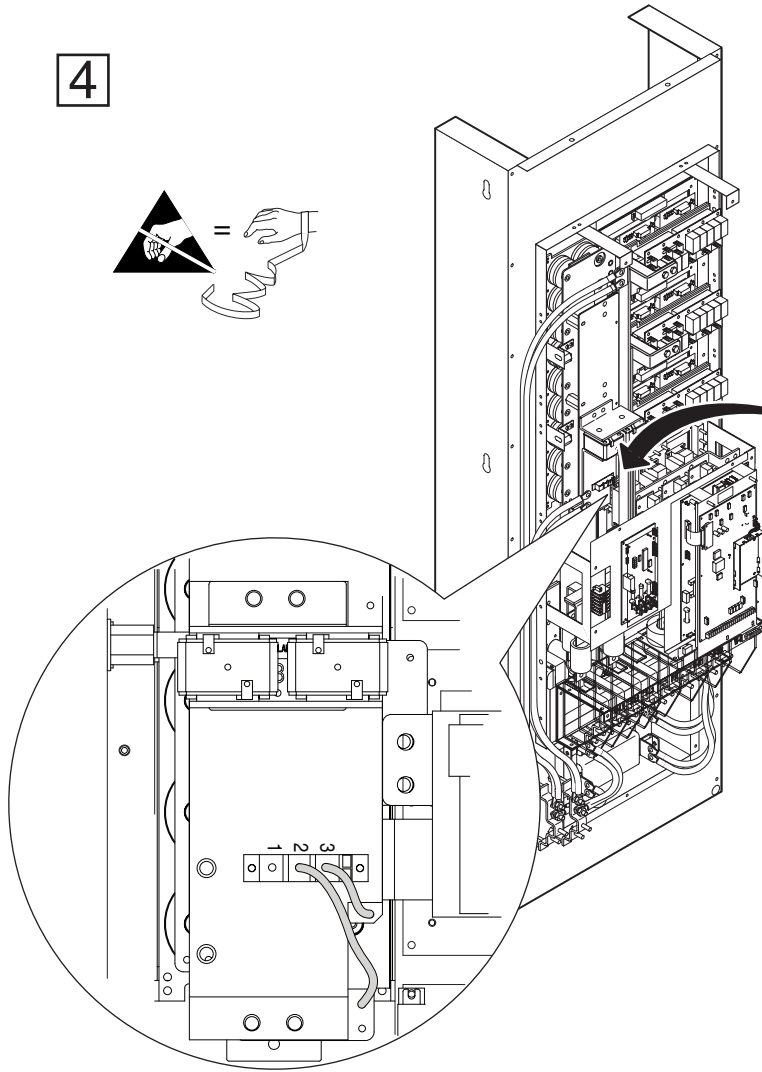

### 1336 PLUS, PLUS II, IMPACT & FORCE DC Bus Fuse Replacement

4

[www.rockwellautomation.com](http://www.rockwellautomation.com)

**Power, Control and Information Solutions Headquarters**

Americas: Rockwell Automation, 1201 South Second Street, Milwaukee, WI 53204-2496 USA, Tel: (1) 414.382.2000, Fax: (1) 414.382.4444