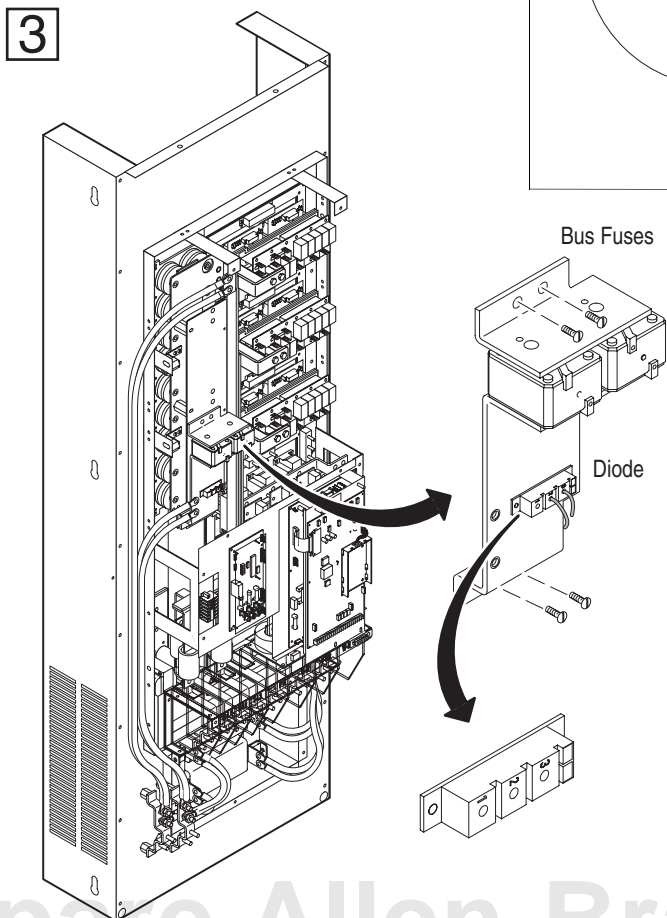

### 1336 PLUS, PLUS II, IMPACT & FORCE DC Bus Fuse Replacement

4

[www.rockwellautomation.com](http://www.rockwellautomation.com)

**Power, Control and Information Solutions Headquarters**

Americas: Rockwell Automation, 1201 South Second Street, Milwaukee, WI 53204-2496 USA, Tel: (1) 414.382.2000, Fax: (1) 414.382.4444