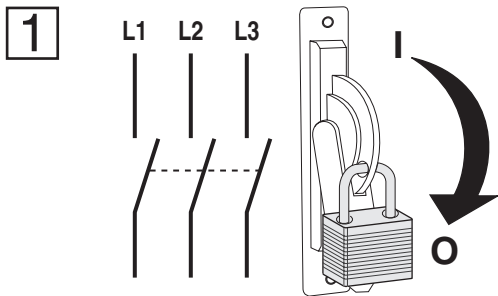

### 1336 PLUS, PLUS II, IMPACT & FORCE DC Bus Fuse Replacement

4

[www.rockwellautomation.com](http://www.rockwellautomation.com)

**Power, Control and Information Solutions Headquarters**

Americas: Rockwell Automation, 1201 South Second Street, Milwaukee, WI 53204-2496 USA, Tel: (1) 414.382.2000, Fax: (1) 414.382.4444