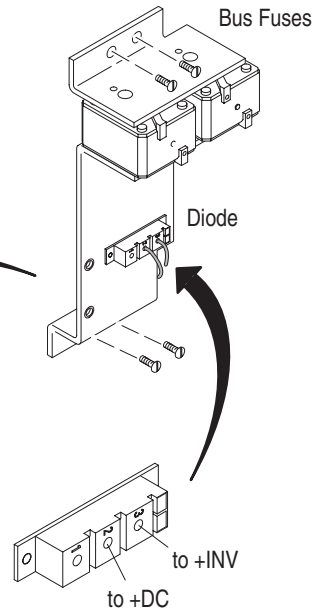

### 1336 PLUS, PLUS II, IMPACT & FORCE DC Bus Fuse Replacement

4

[www.rockwellautomation.com](http://www.rockwellautomation.com)

**Power, Control and Information Solutions Headquarters**

Americas: Rockwell Automation, 1201 South Second Street, Milwaukee, WI 53204-2496 USA, Tel: (1) 414.382.2000, Fax: (1) 414.382.4444