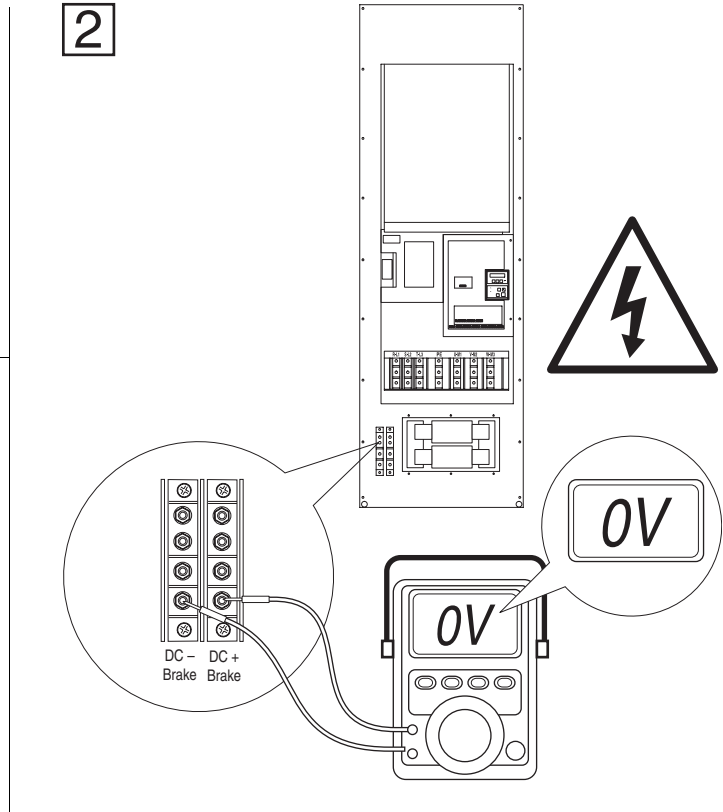

### 1336 PLUS, PLUS II, IMPACT & FORCE DC Bus Fuse Replacement

4

[www.rockwellautomation.com](http://www.rockwellautomation.com)

**Power, Control and Information Solutions Headquarters**

Americas: Rockwell Automation, 1201 South Second Street, Milwaukee, WI 53204-2496 USA, Tel: (1) 414.382.2000, Fax: (1) 414.382.4444