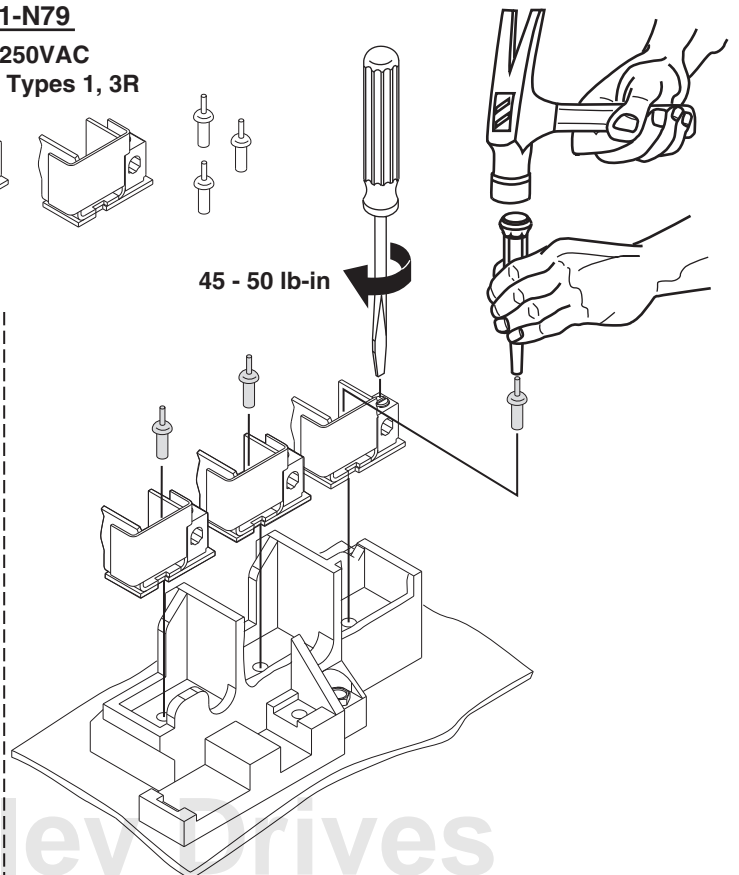

### 60A Class R Fuse Clip Kit

**1401-N79**

**60A - 250VAC**

**Enclosure Types 1, 3R**

Discard

45 - 50 lb-in

Allen-Bradley Drives

**100A / 200A Class R Fuse Clip Kit**