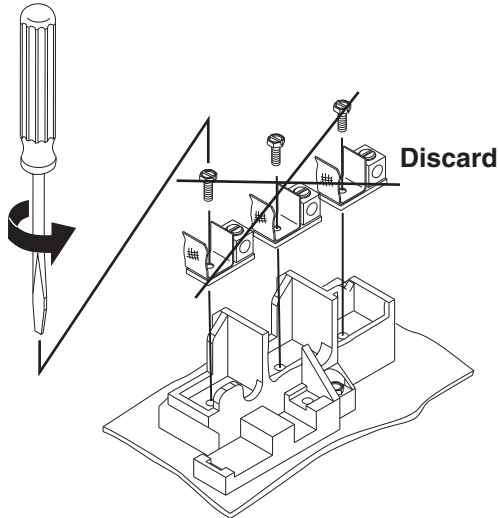

## Safety Switches

(Cat 1401-N78, -N79, -N81)

### WARNING

To prevent electrical shock, disconnect from power source before installing or servicing.

### 30A Class R Fuse Clip Kit

**1401-N78**

**30A - 250VAC**

**Enclosure Types 1, 3R**

Discard

36 - 40 lb-in