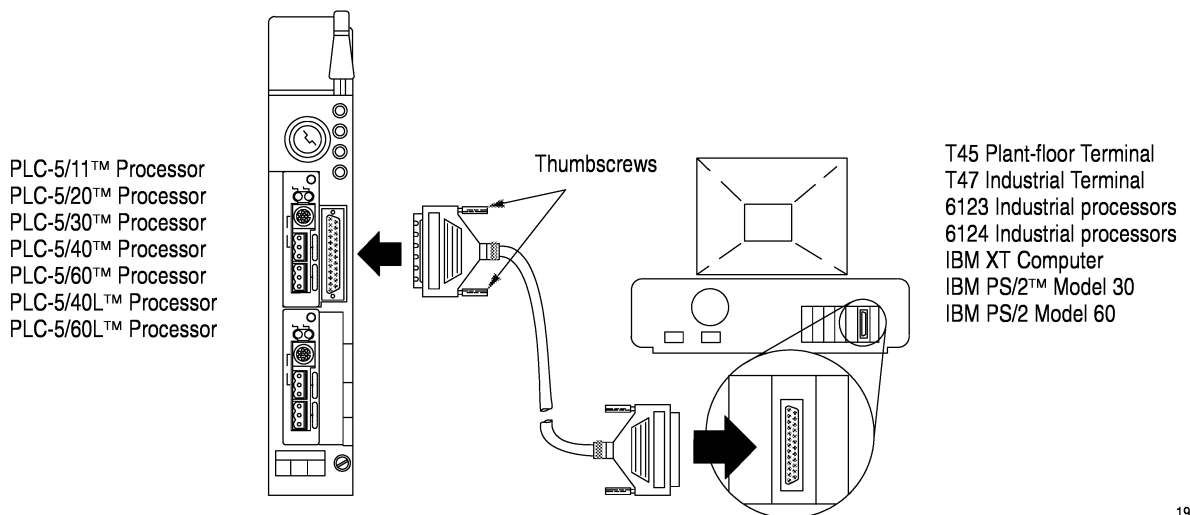

Installing the CP11 Cable

Attach the cable using this diagram.