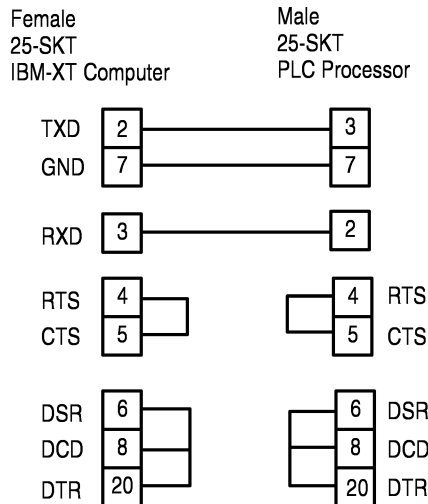

Pin Assignments

Specifications

Length	3.2M (10 ft.)
Storage Temperature	-40 to 85° C (-40 to 185° F)
Operating Temperature	0 to 60° C (32 to 140° F)
Humidity	0 to 95% without condensation

PLC is a registered trademark of Allen-Bradley Company, Inc.
PLC-5, PLC-5/11, PLC-5/20, PLC-5/30, PLC-5/40, PLC-5/60, PLC-5/40L, and PLC-60L are trademarks of Allen-Bradley Company, Inc.
IBM is a registered trademark of International Business Machines Corporation.
PS/2 is a trademark of International Business Machines Corporation.
Compaq is a registered trademark of Compaq Computer Corporation.

Allen-Bradley has been helping its customers improve productivity and quality for 90 years. A-B designs, manufactures and supports a broad range of control and automation products worldwide. They include logic processors, power and motion control devices, man-machine interfaces and sensors. Allen-Bradley is a subsidiary of Rockwell International, one of the world's leading technology companies.

With major offices worldwide.

Algeria • Argentina • Australia • Austria • Bahrain • Belgium • Brazil • Bulgaria • Canada • Chile • China, PRC • Colombia • Costa Rica • Croatia • Cyprus • Czech Republic • Denmark • Ecuador • Egypt • El Salvador • Finland • France • Germany • Greece • Guatemala • Honduras • Hong Kong • Hungary • Iceland • India • Indonesia • Israel • Italy • Jamaica • Japan • Jordan • Korea • Kuwait • Lebanon • Malaysia • Mexico • New Zealand • Norway • Oman • Pakistan • Peru • Philippines • Poland • Portugal • Puerto Rico • Qatar • Romania • Russia-CIS • Saudi Arabia • Singapore • Slovakia • Slovenia • South Africa, Republic • Spain • Switzerland • Taiwan • Thailand • The Netherlands • Turkey • United Arab Emirates • United Kingdom • United States • Uruguay • Venezuela • Yugoslavia

World Headquarters, Allen-Bradley, 1201 South Second Street, Milwaukee, WI 53204 USA, Tel: (1) 414 382-2000 Fax: (1) 414 382-4444