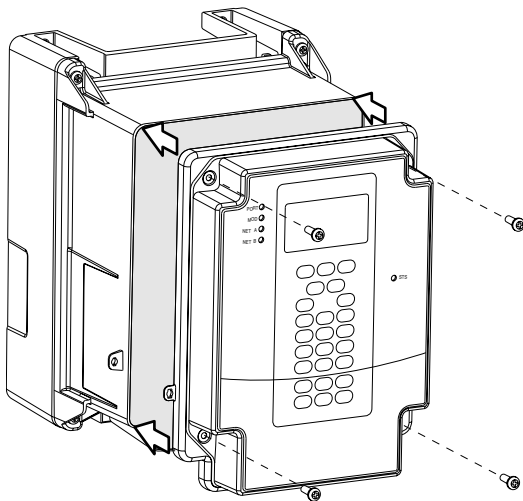

SK-M1-CVR0-B4 SK-M1-CVR3-B4 SK-M1-CVR5-B4
SK-M1-CVR0-D4 SK-M1-CVR3-D4 SK-M1-CVR5-D4