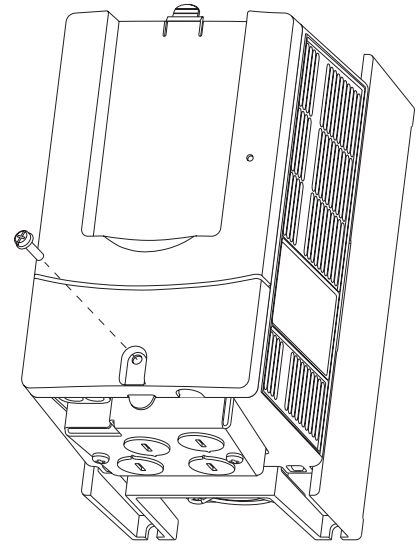

SK-M1-CVR1-A1
SK-M1-CVR1-B1
SK-M1-CVR1-C1
SK-M1-CVR1-D1