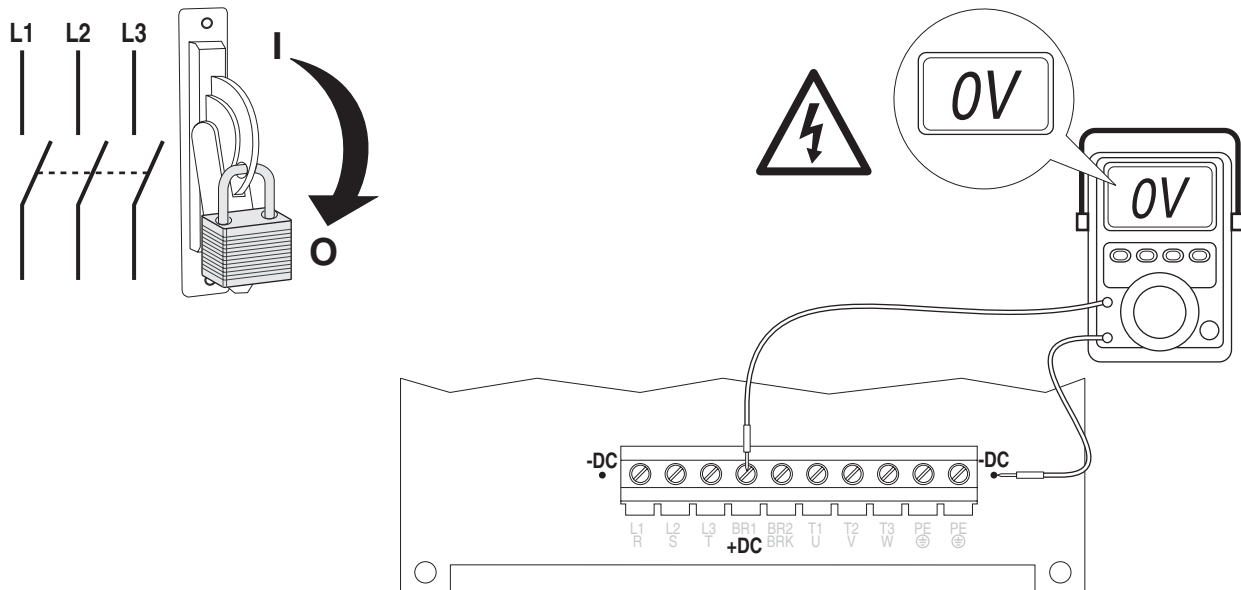

Installation Instructions
Installationsanleitung
Installation
Installazione
Instalación
Instructies
Instalação

PowerFlex 70 Replacement Cover
Ersatz-Frontdeckel für PowerFlex 70
Capot de rechange du PowerFlex 70
Coperchio di ricambio PowerFlex 70
Tapa de reemplazo del PowerFlex 70
PowerFlex 70 vervangdeksel
Tampa de Reposição do PowerFlex 70

AB Spares