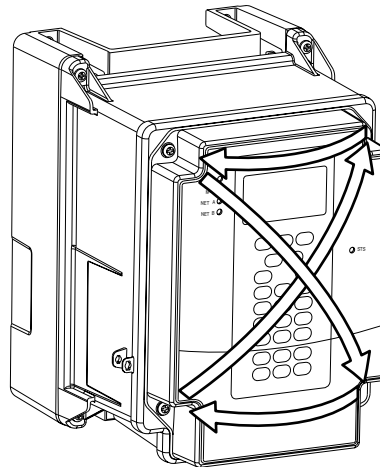

SK-M1-CVR0-B4 SK-M1-CVR3-B4 SK-M1-CVR5-B4
SK-M1-CVR0-D4 SK-M1-CVR3-D4 SK-M1-CVR5-D4