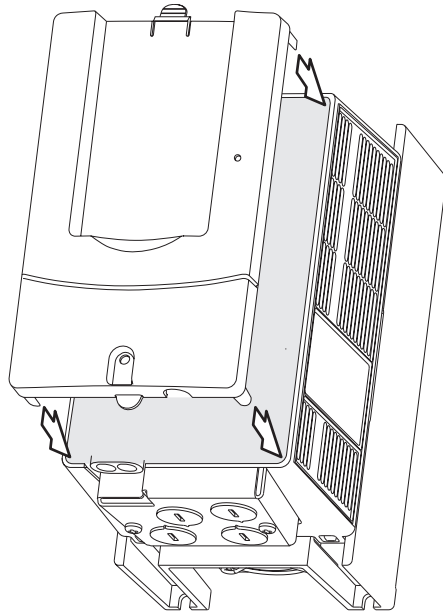

SK-M1-CVR1-A1
SK-M1-CVR1-B1
SK-M1-CVR1-C1
SK-M1-CVR1-D1