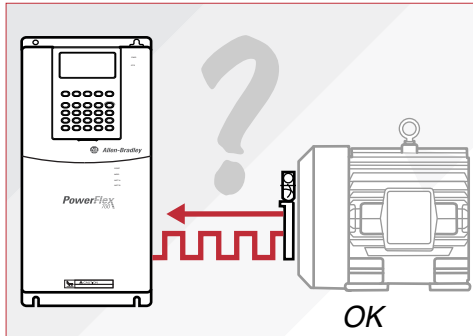

OK

Please fill out reverse side of this checklist before mailing or faxing. ►

Yes No

Yes No

Yes No

IF THINGS ARE STILL NOT WORKING...

**Allen-Bradley Customer Support
Can be reached at:
262-512-8176**

SI LOS PROBLEMAS PERSISTEN...