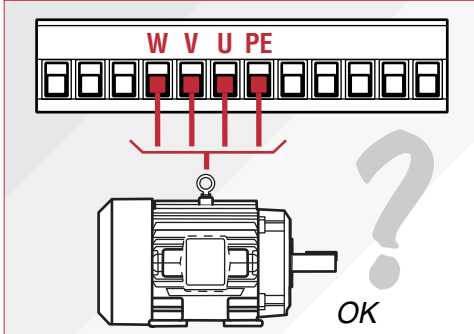

Startup Tips

OK

OK

OK

OK

OK

OK

OK

OK

Please fill out reverse side of this checklist before mailing or faxing. ►