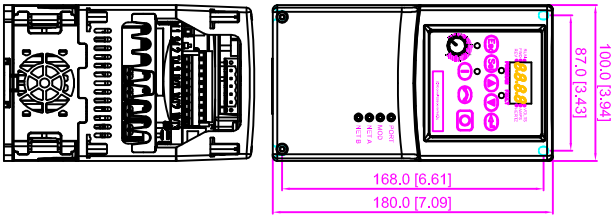

22B
Frame B
Comms IP20

10/01/2002

22B
Frame C
Comms IP20

10/01/2002

Unit: mm [inch]

Unit: mm [inch]