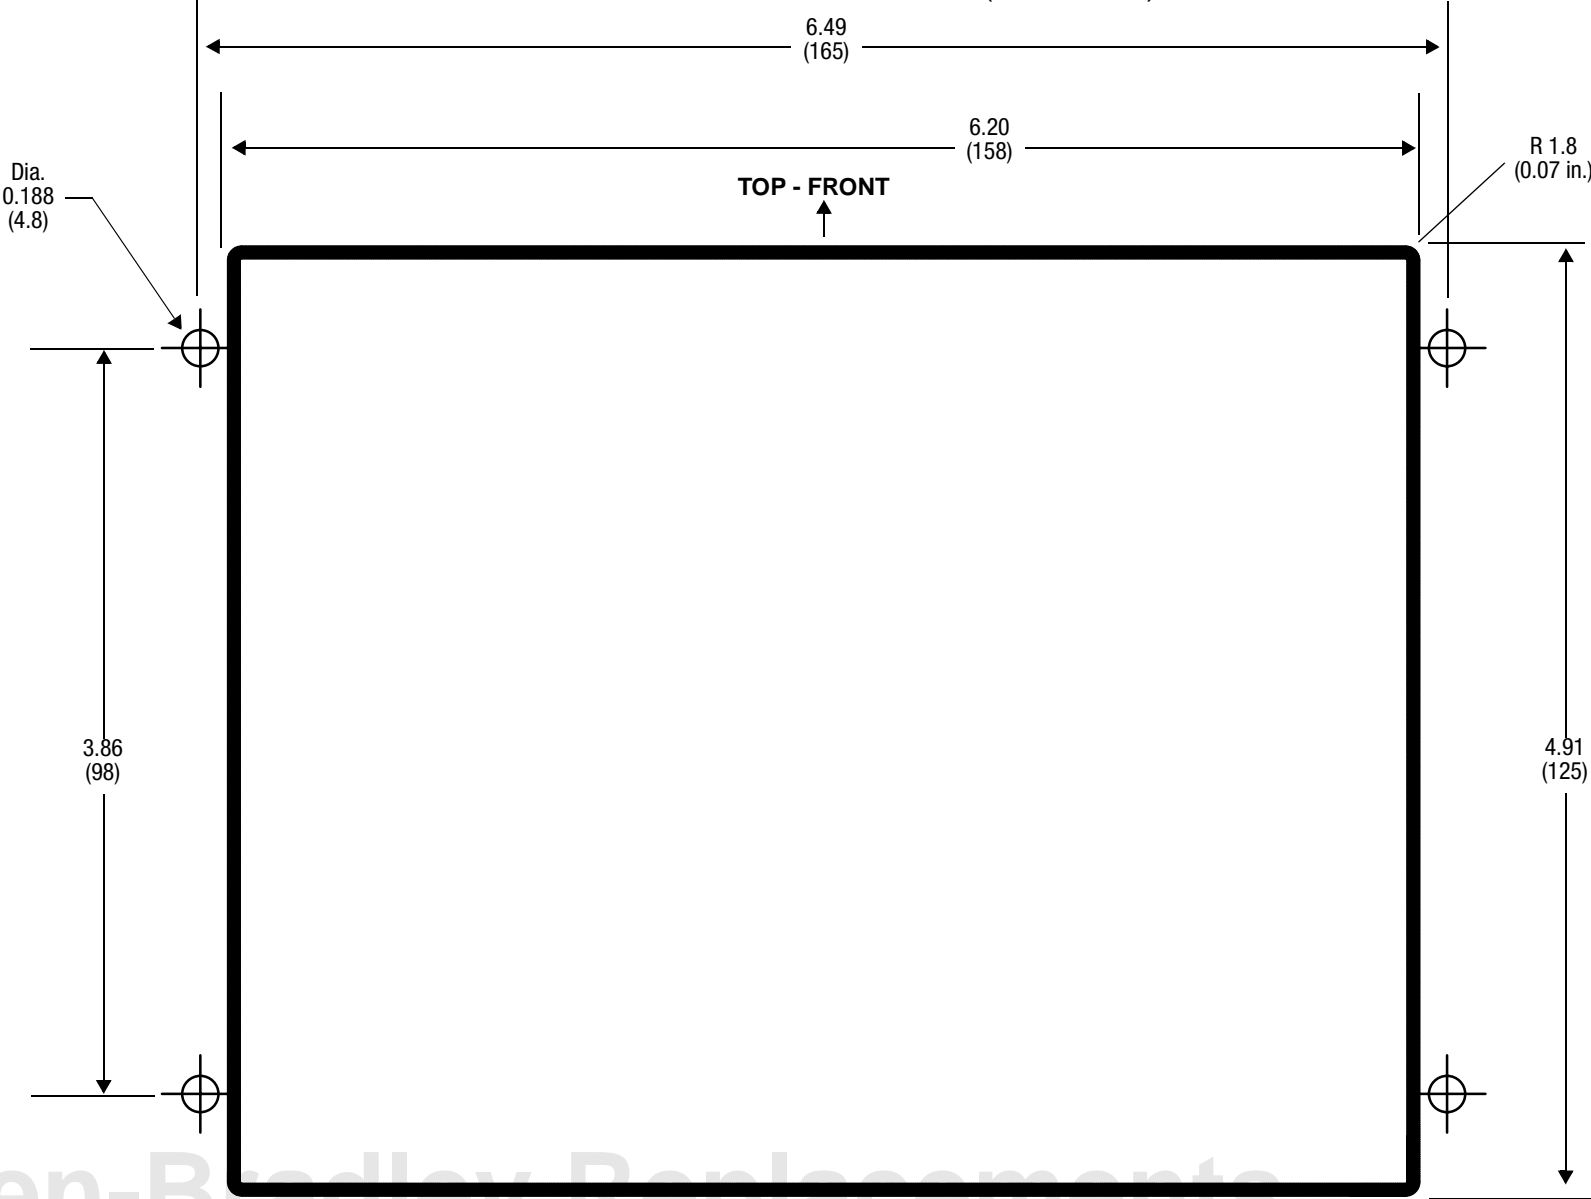

PANELVIEW 550/600 TOUCH SCREEN TERMINAL

Cutout Template

All Dimensions in Inches (Millimeters)

Reach us now at www.rockwellautomation.com

Wherever you need us, Rockwell Automation brings together leading brands in industrial automation including Allen-Bradley controls, Reliance Electric power transmission products, Dodge mechanical power transmission components, and Rockwell Software. Rockwell Automation's unique, flexible approach to helping customers achieve a competitive advantage is supported by thousands of authorized partners, distributors and system integrators around the world.