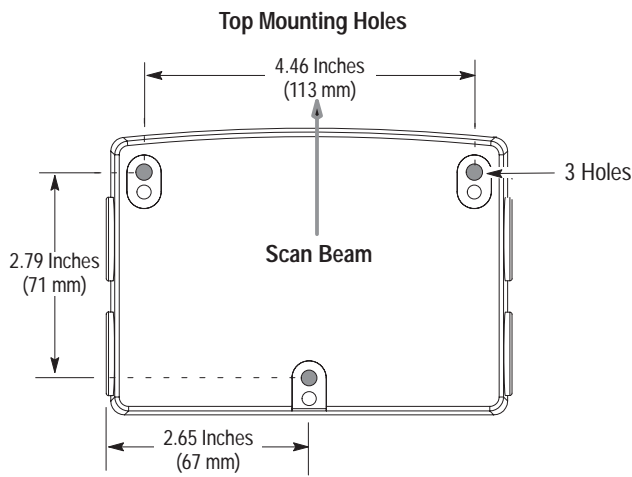

AdaptaScan Mounting Templates For Catalog No. 2755-NB40, -NB41 Wiring Bases

Top Mount Template

Mounting Templates

AdaptaScan Wiring Bases

Catalog Number 2755-NB40, -NB41

Bottom Mount Template