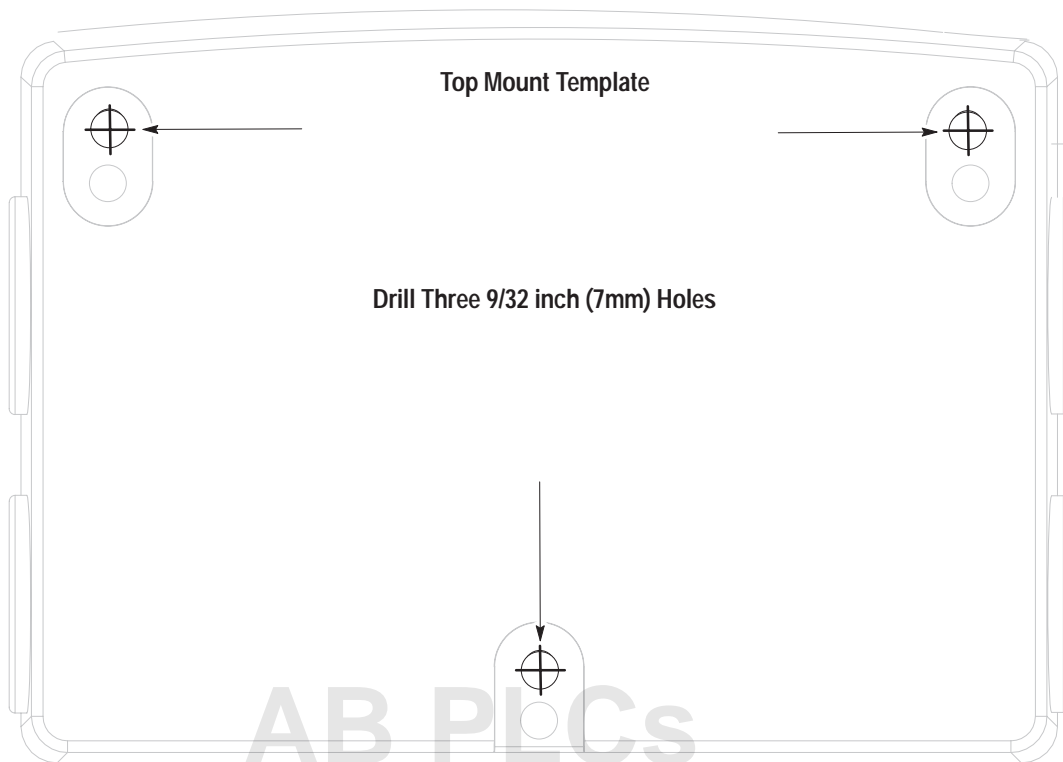

AdaptaScan Mounting Templates For Catalog No. 2755-NB40, -NB41 Wiring Bases

Top Mount Template

Mounting Templates

AdaptaScan Wiring Bases

Catalog Number 2755-NB40, -NB41

Bottom Mount Template