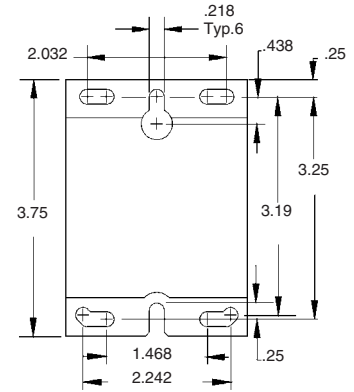

Bulletin 400
Definite Purpose Contactors
Approximate Dimensions, Continued

50 and 60 FLA 3-Pole

Dimensions shown in inches. Dimensions are not intended to be used for manufacturing purposes.

75 and 90 FLA 3-Pole

25 FLA 4-Pole

Dimensions shown in inches. Dimensions are not intended to be used for manufacturing purposes.

DIN Rail Adapters

Terminations

Bulletin 400
Definite Purpose Contactors

Approximate Dimensions, Continued

NEMA Type 1 Enclosure

Dimensions shown in inches. Dimensions are not intended to be used for manufacturing purposes.