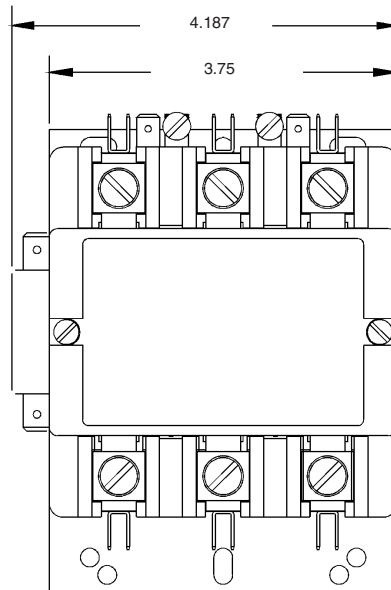

Bulletin 400
Definite Purpose Contactors
Approximate Dimensions, Continued

50 and 60 FLA 3-Pole

Dimensions shown in inches. Dimensions are not intended to be used for manufacturing purposes.

75 and 90 FLA 3-Pole

25 FLA 4-Pole

Dimensions shown in inches. Dimensions are not intended to be used for manufacturing purposes.

DIN Rail Adapters

Terminations

Bulletin 400
Definite Purpose Contactors

Approximate Dimensions, Continued

NEMA Type 1 Enclosure

Dimensions shown in inches. Dimensions are not intended to be used for manufacturing purposes.