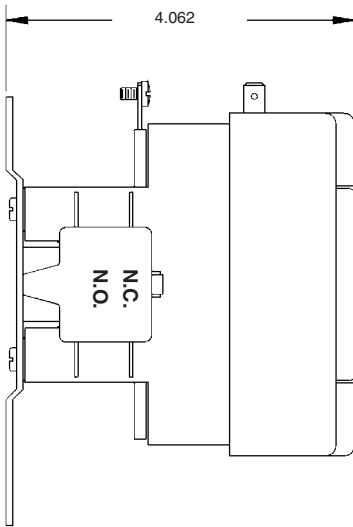

Bulletin 400
Definite Purpose Contactors
Approximate Dimensions, Continued

50 and 60 FLA 3-Pole

Dimensions shown in inches. Dimensions are not intended to be used for manufacturing purposes.

75 and 90 FLA 3-Pole

25 FLA 4-Pole

Dimensions shown in inches. Dimensions are not intended to be used for manufacturing purposes.

DIN Rail Adapters

Terminations

Bulletin 400
Definite Purpose Contactors

Approximate Dimensions, Continued

NEMA Type 1 Enclosure

Dimensions shown in inches. Dimensions are not intended to be used for manufacturing purposes.