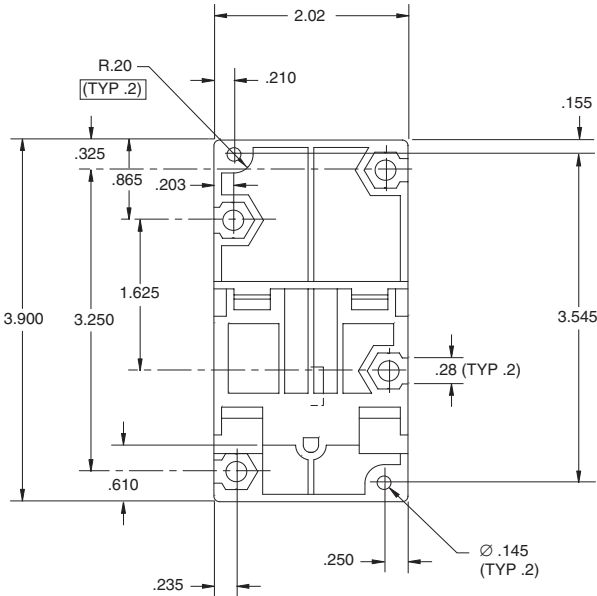

Bulletin 400
Definite Purpose Contactors
Approximate Dimensions, Continued

50 and 60 FLA 3-Pole

Dimensions shown in inches. Dimensions are not intended to be used for manufacturing purposes.

75 and 90 FLA 3-Pole

25 FLA 4-Pole

Dimensions shown in inches. Dimensions are not intended to be used for manufacturing purposes.

DIN Rail Adapters

Terminations

Bulletin 400
Definite Purpose Contactors

Approximate Dimensions, Continued

NEMA Type 1 Enclosure

Dimensions shown in inches. Dimensions are not intended to be used for manufacturing purposes.