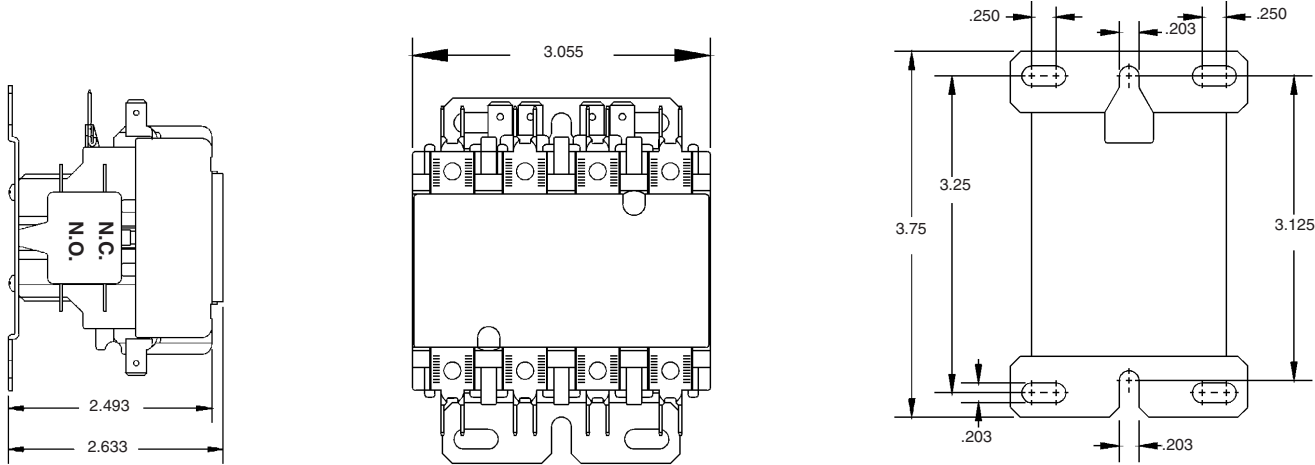

Bulletin 400
Definite Purpose Contactors
Approximate Dimensions, Continued

50 and 60 FLA 3-Pole

Dimensions shown in inches. Dimensions are not intended to be used for manufacturing purposes.

75 and 90 FLA 3-Pole

25 FLA 4-Pole

Dimensions shown in inches. Dimensions are not intended to be used for manufacturing purposes.

DIN Rail Adapters

Terminations

Bulletin 400
Definite Purpose Contactors

Approximate Dimensions, Continued

NEMA Type 1 Enclosure

Dimensions shown in inches. Dimensions are not intended to be used for manufacturing purposes.