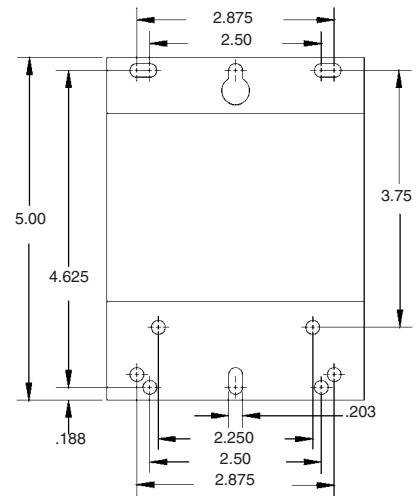

Bulletin 400
Definite Purpose Contactors
Approximate Dimensions, Continued

50 and 60 FLA 3-Pole

Dimensions shown in inches. Dimensions are not intended to be used for manufacturing purposes.

75 and 90 FLA 3-Pole

25 FLA 4-Pole

Dimensions shown in inches. Dimensions are not intended to be used for manufacturing purposes.

DIN Rail Adapters

Terminations

Bulletin 400
Definite Purpose Contactors

Approximate Dimensions, Continued

NEMA Type 1 Enclosure

Dimensions shown in inches. Dimensions are not intended to be used for manufacturing purposes.