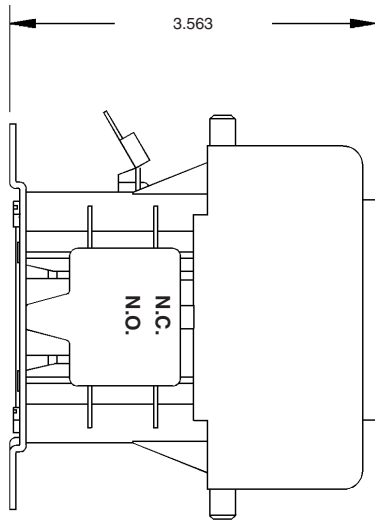

Bulletin 400
Definite Purpose Contactors
Approximate Dimensions, Continued

50 and 60 FLA 3-Pole

Dimensions shown in inches. Dimensions are not intended to be used for manufacturing purposes.

75 and 90 FLA 3-Pole

25 FLA 4-Pole

Dimensions shown in inches. Dimensions are not intended to be used for manufacturing purposes.

DIN Rail Adapters

Terminations

Bulletin 400
Definite Purpose Contactors

Approximate Dimensions, Continued

NEMA Type 1 Enclosure

Dimensions shown in inches. Dimensions are not intended to be used for manufacturing purposes.