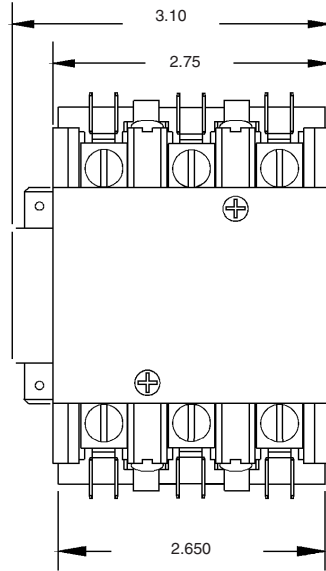

Bulletin 400
Definite Purpose Contactors
Approximate Dimensions, Continued

50 and 60 FLA 3-Pole

Dimensions shown in inches. Dimensions are not intended to be used for manufacturing purposes.

75 and 90 FLA 3-Pole

25 FLA 4-Pole

Dimensions shown in inches. Dimensions are not intended to be used for manufacturing purposes.

DIN Rail Adapters

Terminations

Bulletin 400
Definite Purpose Contactors

Approximate Dimensions, Continued

NEMA Type 1 Enclosure

Dimensions shown in inches. Dimensions are not intended to be used for manufacturing purposes.