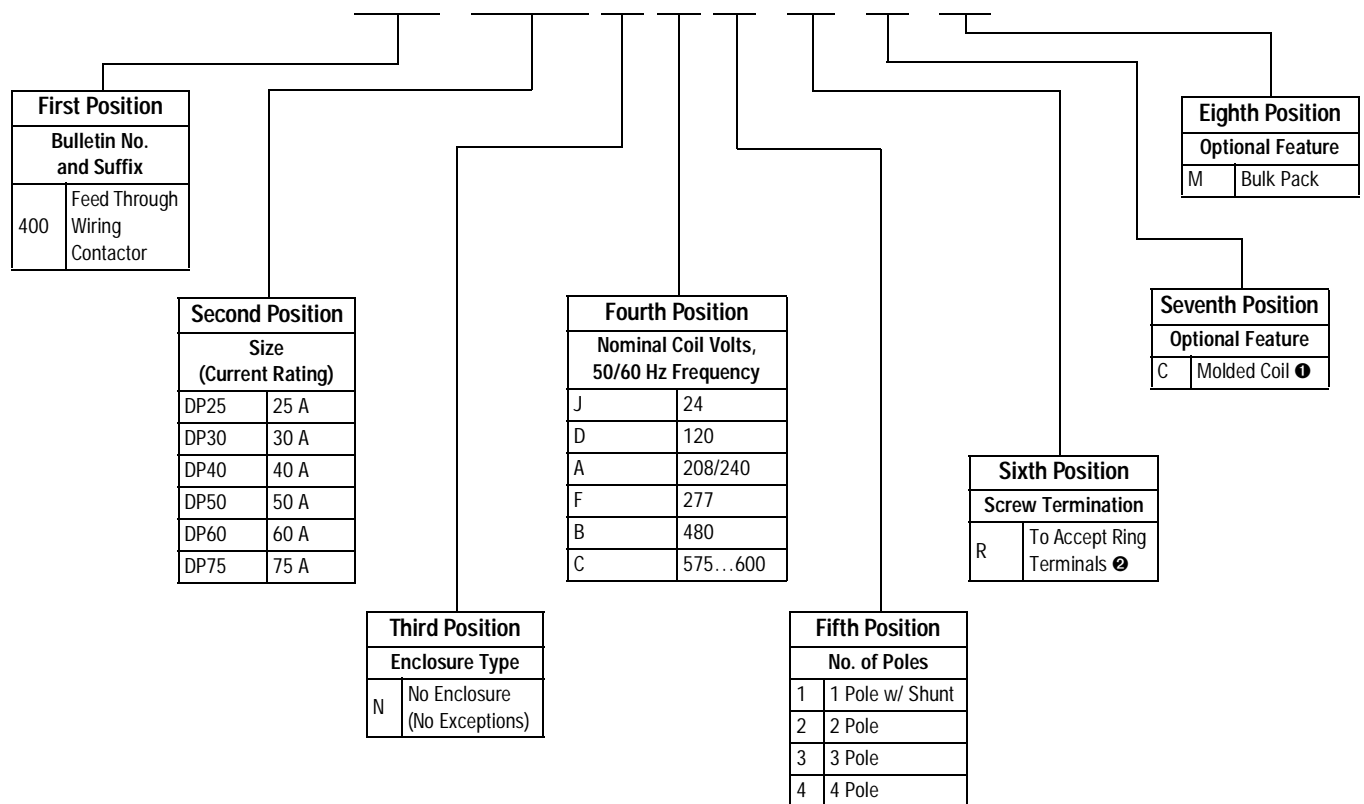

Bulletin 400 Line — Definite Purpose Contactors

Cat. No. Explanation

400 - DP40 N A 3 - R - C - M

- ① Molded coil available only on 50...75 A Contactors
- ② Required on 40 FLA and larger contactors only.